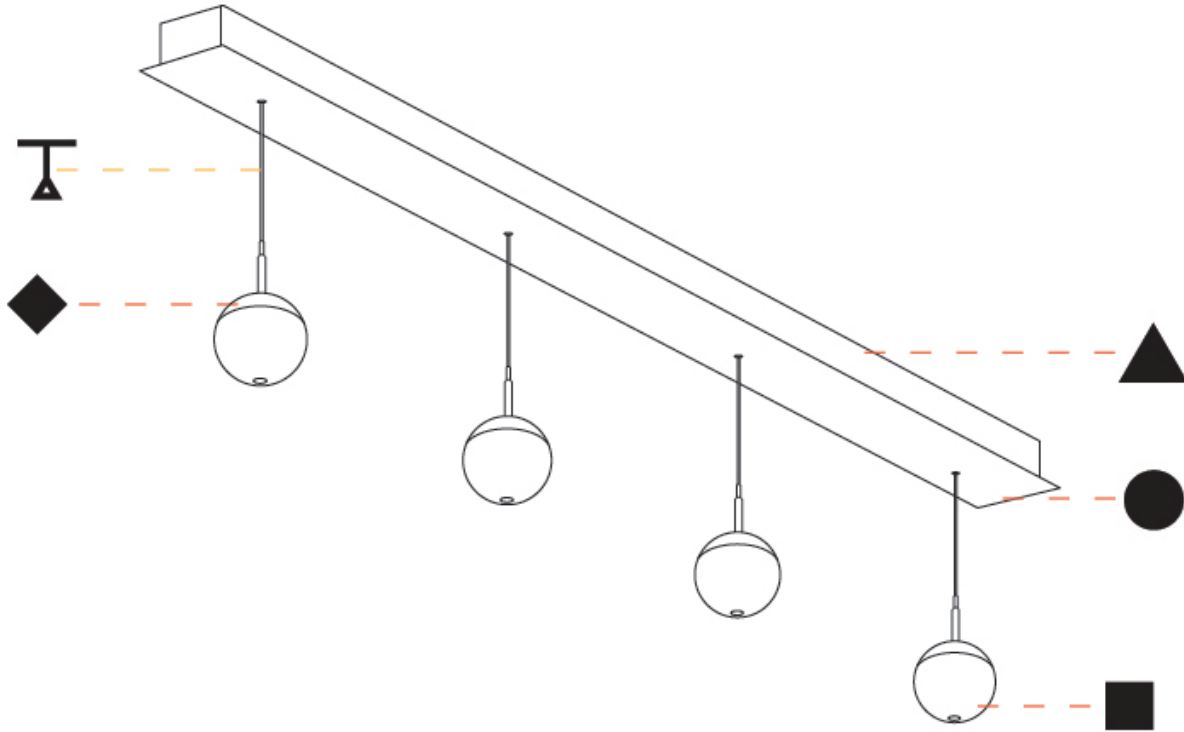

PROJECT	_____
TYPE	_____
SPECIFIER	_____
QUANTITY	_____
DATE	_____

G-MINI CHANNEL SNOOKER GLASS SUSPENSION

A300640-